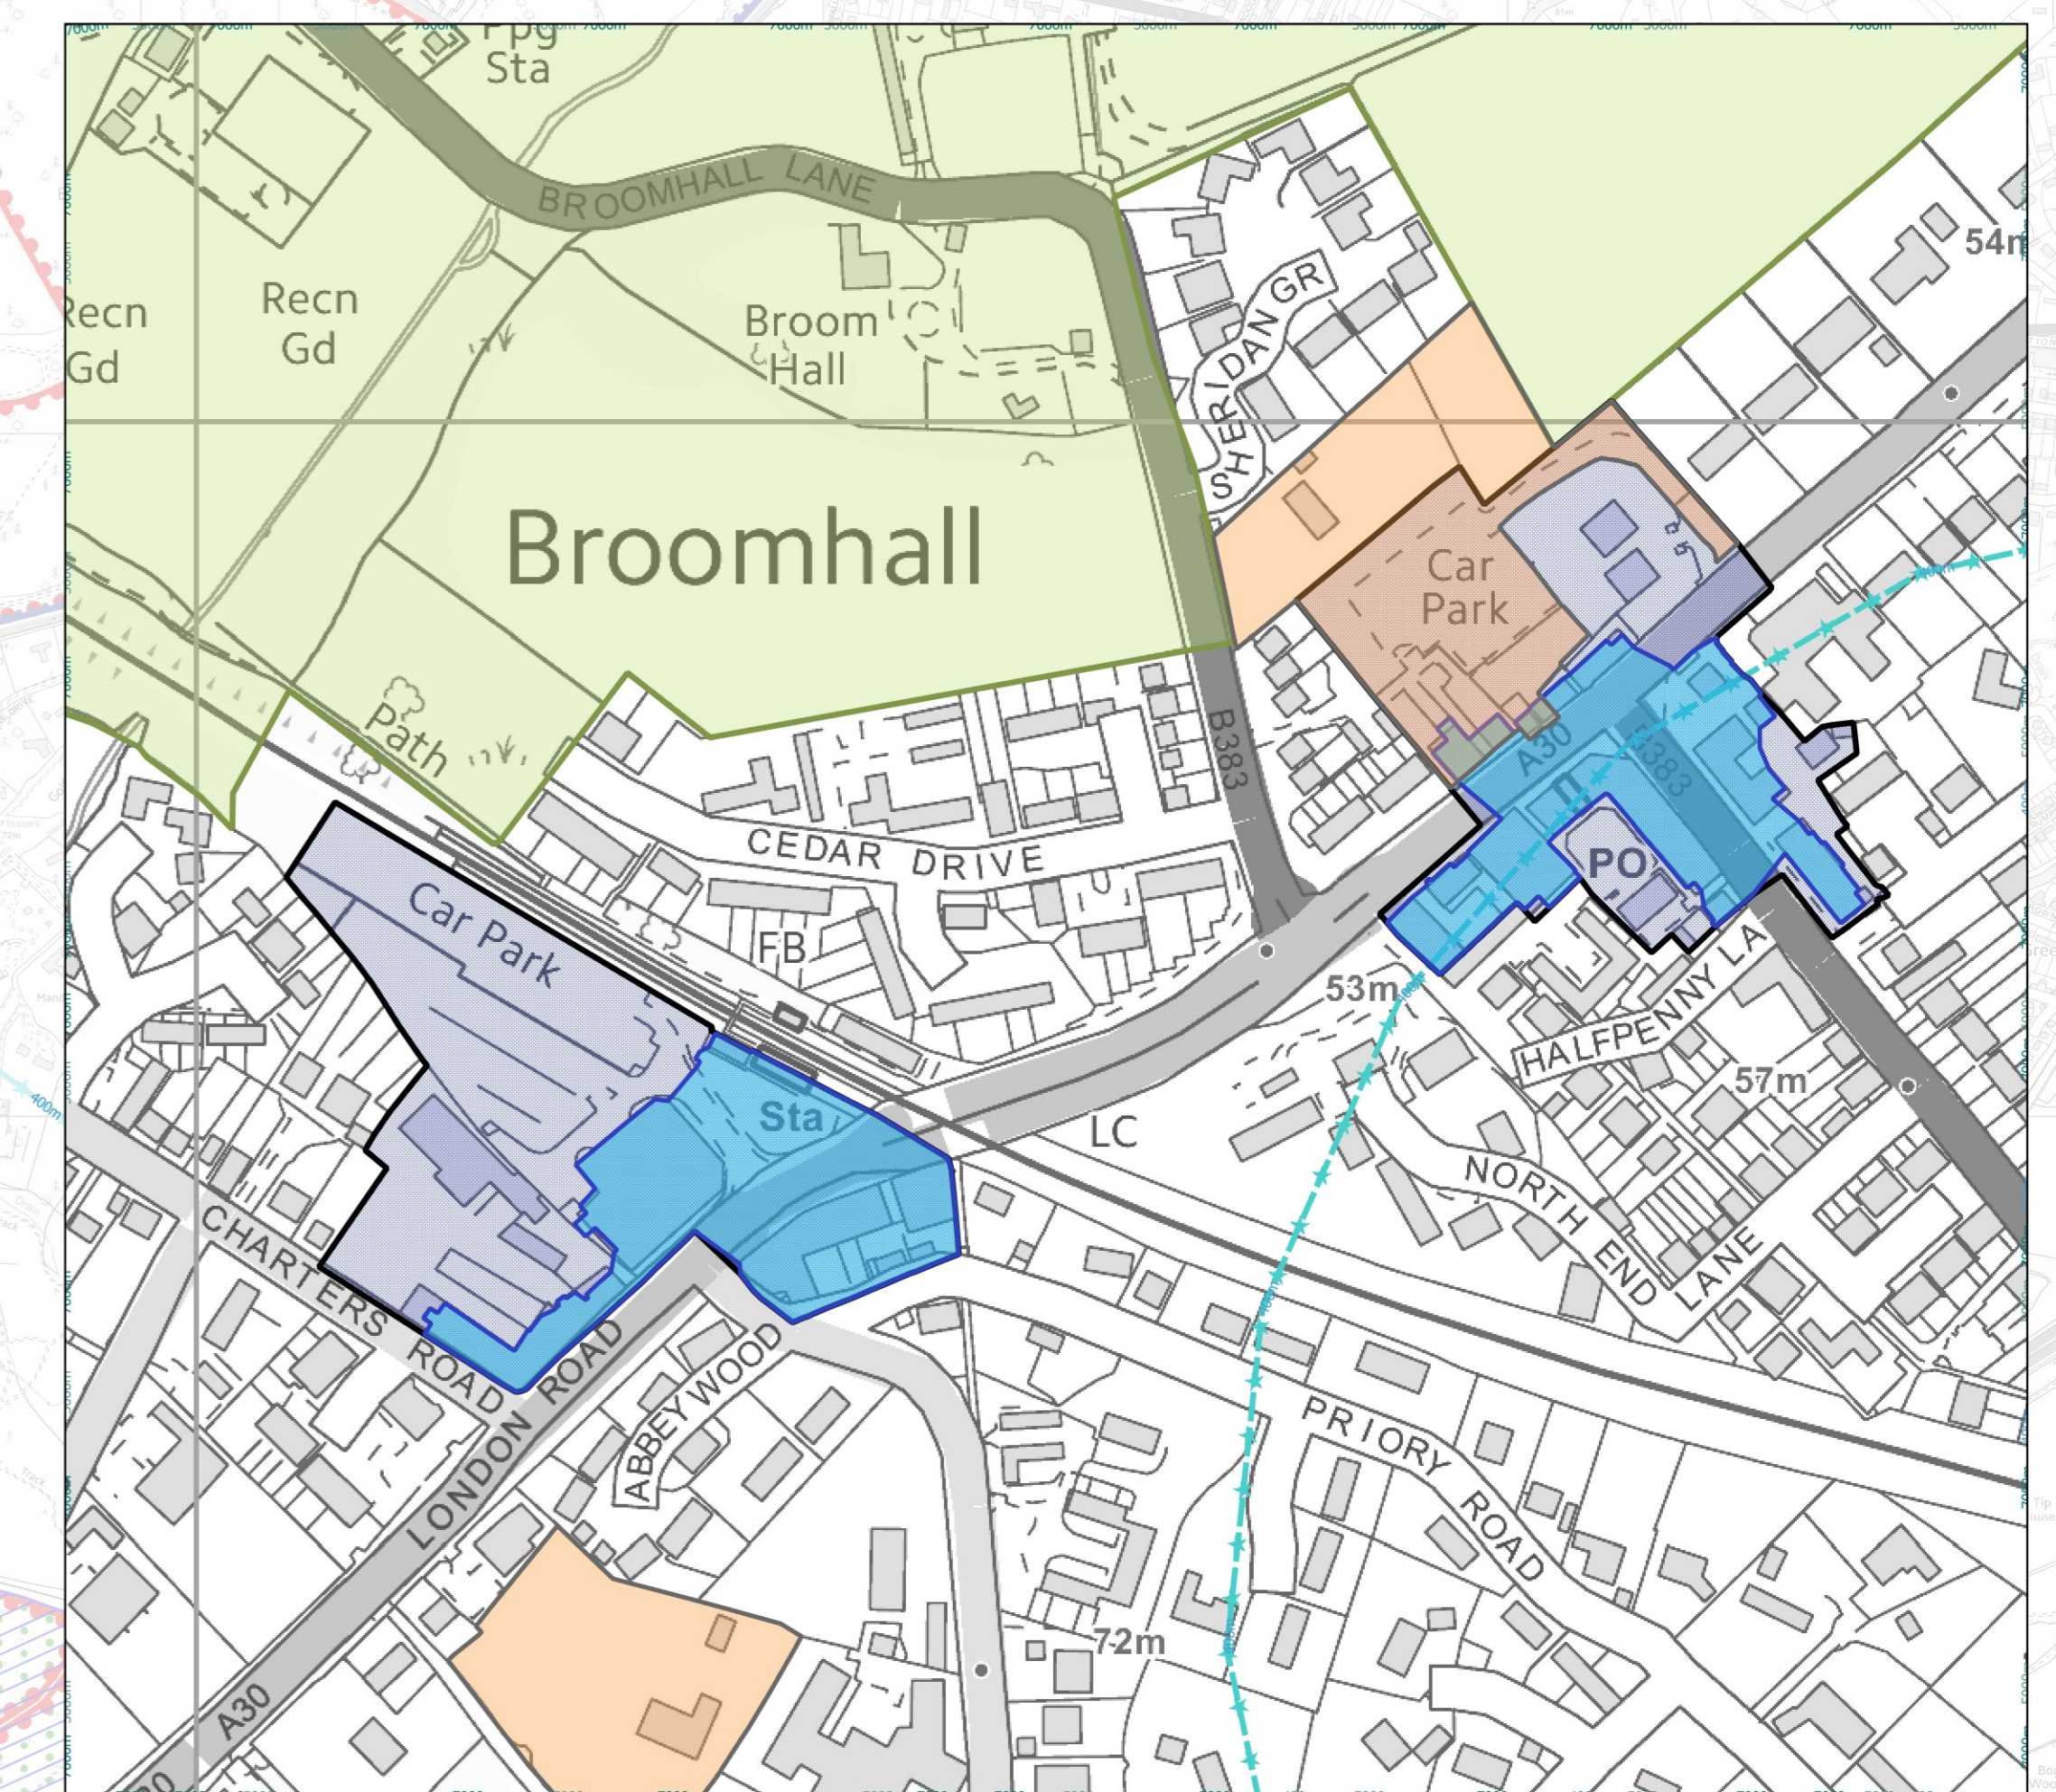

Borough Local Plan Policies Map

MAP 4

Ascot, Sunningdale and Sunninghill Area

Legend			
	Local Green Space (SP6)		River Thames Corridor (SP4)
	Conservation Areas (HE1)		National Cycle Network Route
	Thames Path National Trail		Protected site for employment uses (ED2)
	Town Centres (TR2 & TR3)		Established Employment Sites in the Green Belt (EED2)
	Green Way Preferred		Primary Shopping Area (TR2 & TR3)
	Green Way Alternative		Secondary Shopping Frontage (TR2 & TR3)
	New Footpath Links		Windsor Castle (HE2)
	RBWM Cycle Network		Registered Parks and Gardens
	New Sports and Leisure Development at Braywick Park (IF6)		Scheduled Ancient Monuments
	RANSAR		SANG (NR4)
	Special Areas of Conservation		Industrial Areas (ED2)
	SPA 400m Buffer Thames Basin Heath (NR4)		Business Areas (ED2)
	SPA 5000m Buffer Thames Basin Heath (NR4)		Local Wildlife Sites
	SPA 7000m Buffer Thames Basin Heath (NR4)		Special Protection Areas (NR4)
	Settlements (SP5)		Land at Ockwells Maidenhead (IF4)
	Green Belt		SSSI
	RBWM Boundary		

Scale: 1:10,000
© Crown copyright and database right 2017. Ordnance Survey 100018817