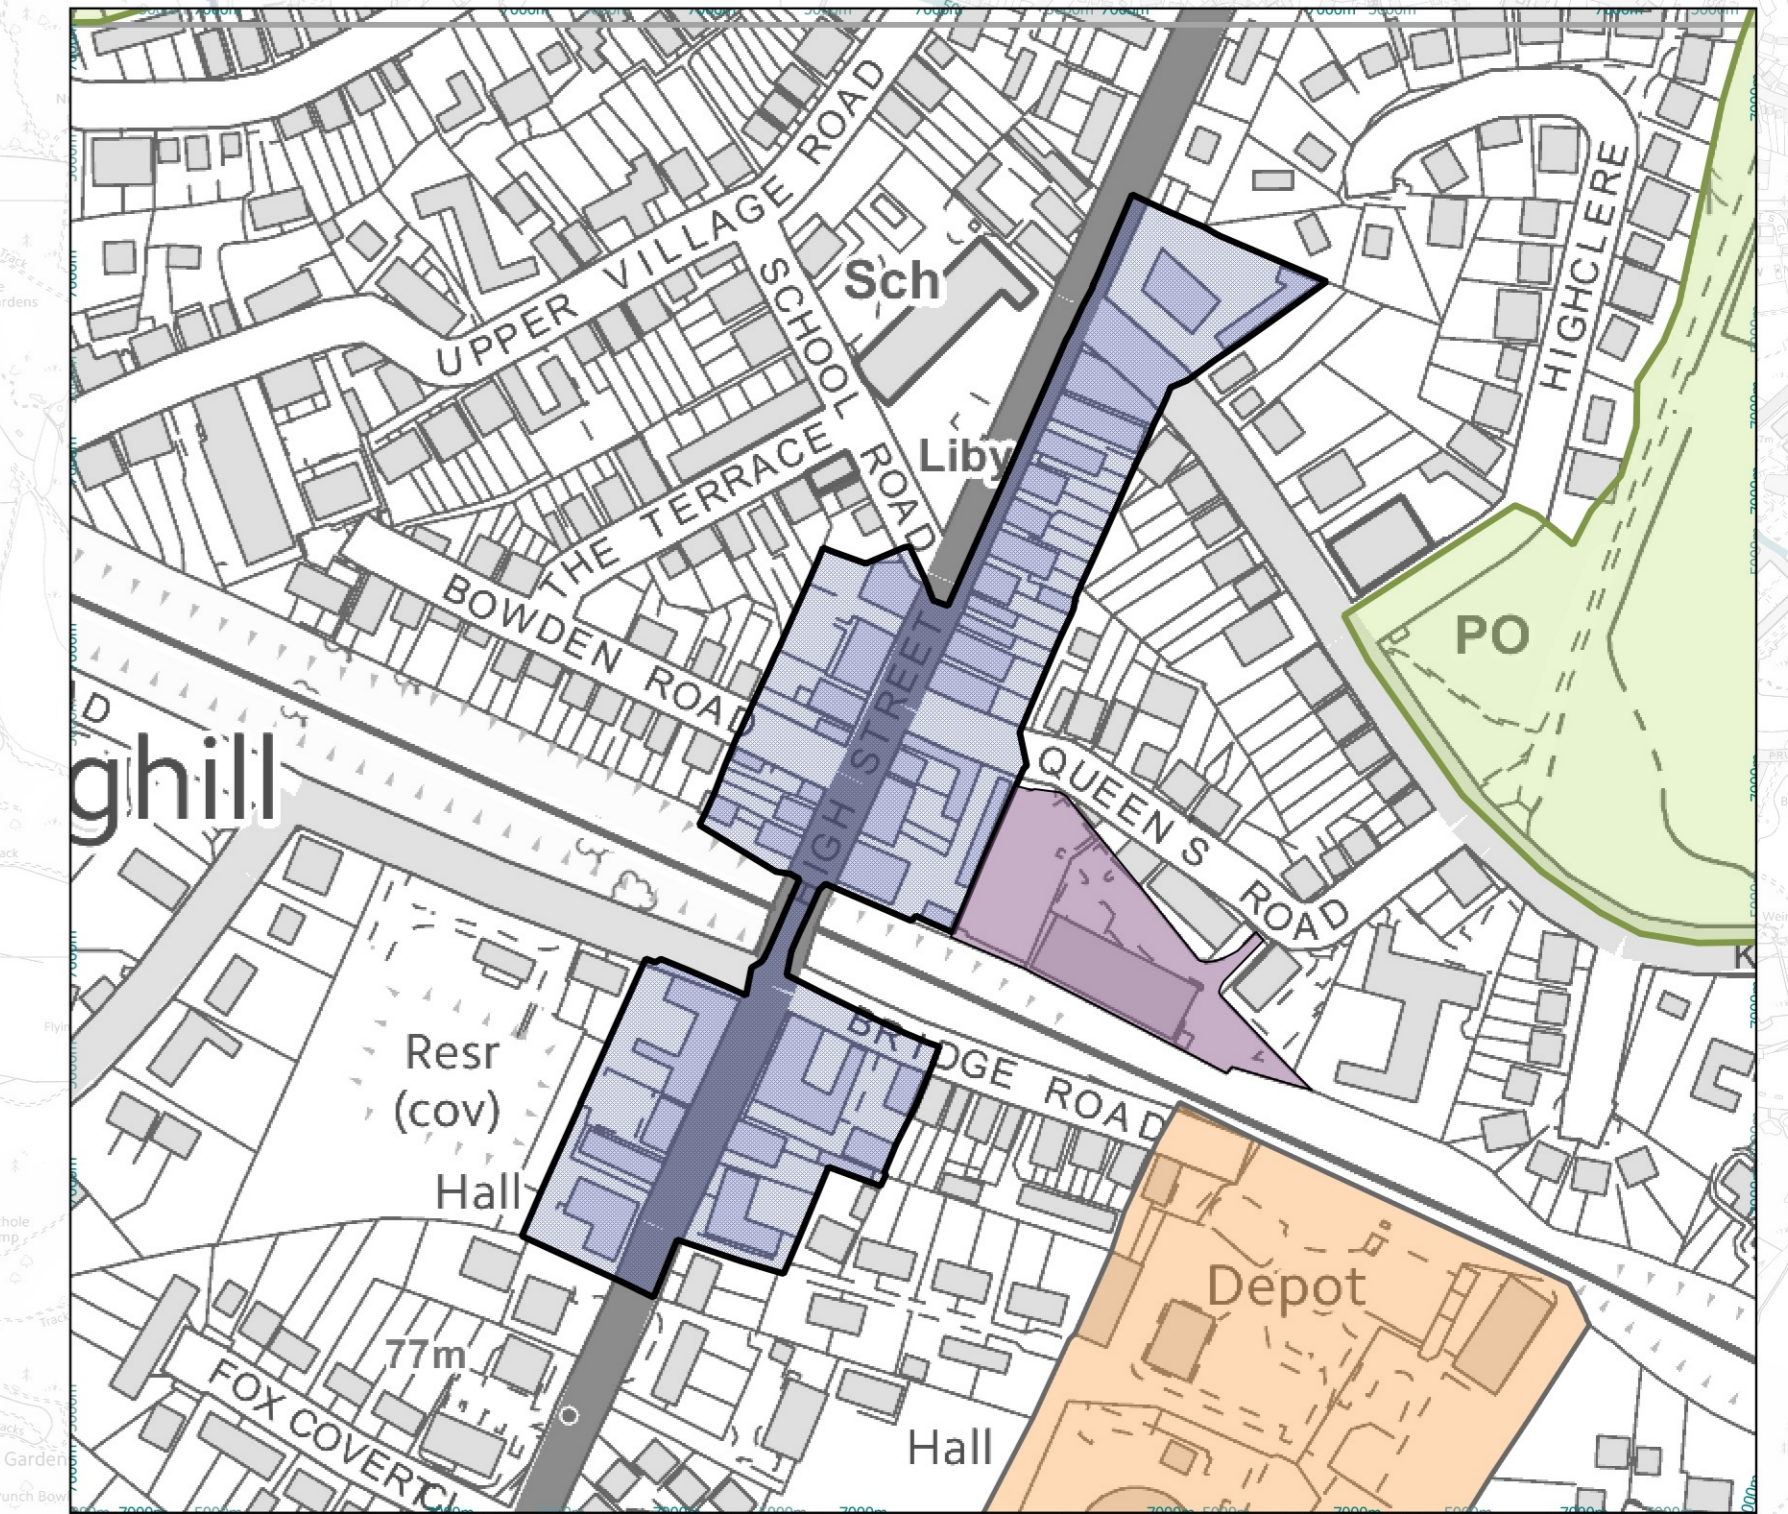

Borough Local Plan Policies Map

MAP 4

Ascot, Sunningdale and Sunninghill Area

Legend			
	Local Green Space (SP6)		River Thames Corridor (SP4)
	Conservation Areas (HE1)		National Cycle Network Route
	Thames Path National Trail		Protected site for employment uses (ED2)
	Town Centres (TR2 & TR3)		Established Employment Sites in the Green Belt (EED2)
	Green Way Preferred		Primary Shopping Area (TR2 & TR3)
	Green Way Alternative		Secondary Shopping Frontage (TR2 & TR3)
	New Footpath Links		Windsor Castle (HE2)
	RBWM Cycle Network		Registered Parks and Gardens
	New Sports and Leisure Development at Braywick Park (IF6)		Scheduled Ancient Monuments
	RANSAR		SANG (NR4)
	Special Areas of Conservation		Industrial Areas (ED2)
	SPA 400m Buffer Thames Basin Heath (NR4)		Business Areas (ED2)
	SPA 5000m Buffer Thames Basin Heath (NR4)		Local Wildlife Sites
	SPA 7000m Buffer Thames Basin Heath (NR4)		Special Protection Areas (NR4)
	Settlements (SP5)		Land at Ockwells Maidenhead (IF4)
	Green Belt		SSSI
	RBWM Boundary		

Scale: 1:10,000
© Crown copyright and database right 2017. Ordnance Survey 100018817