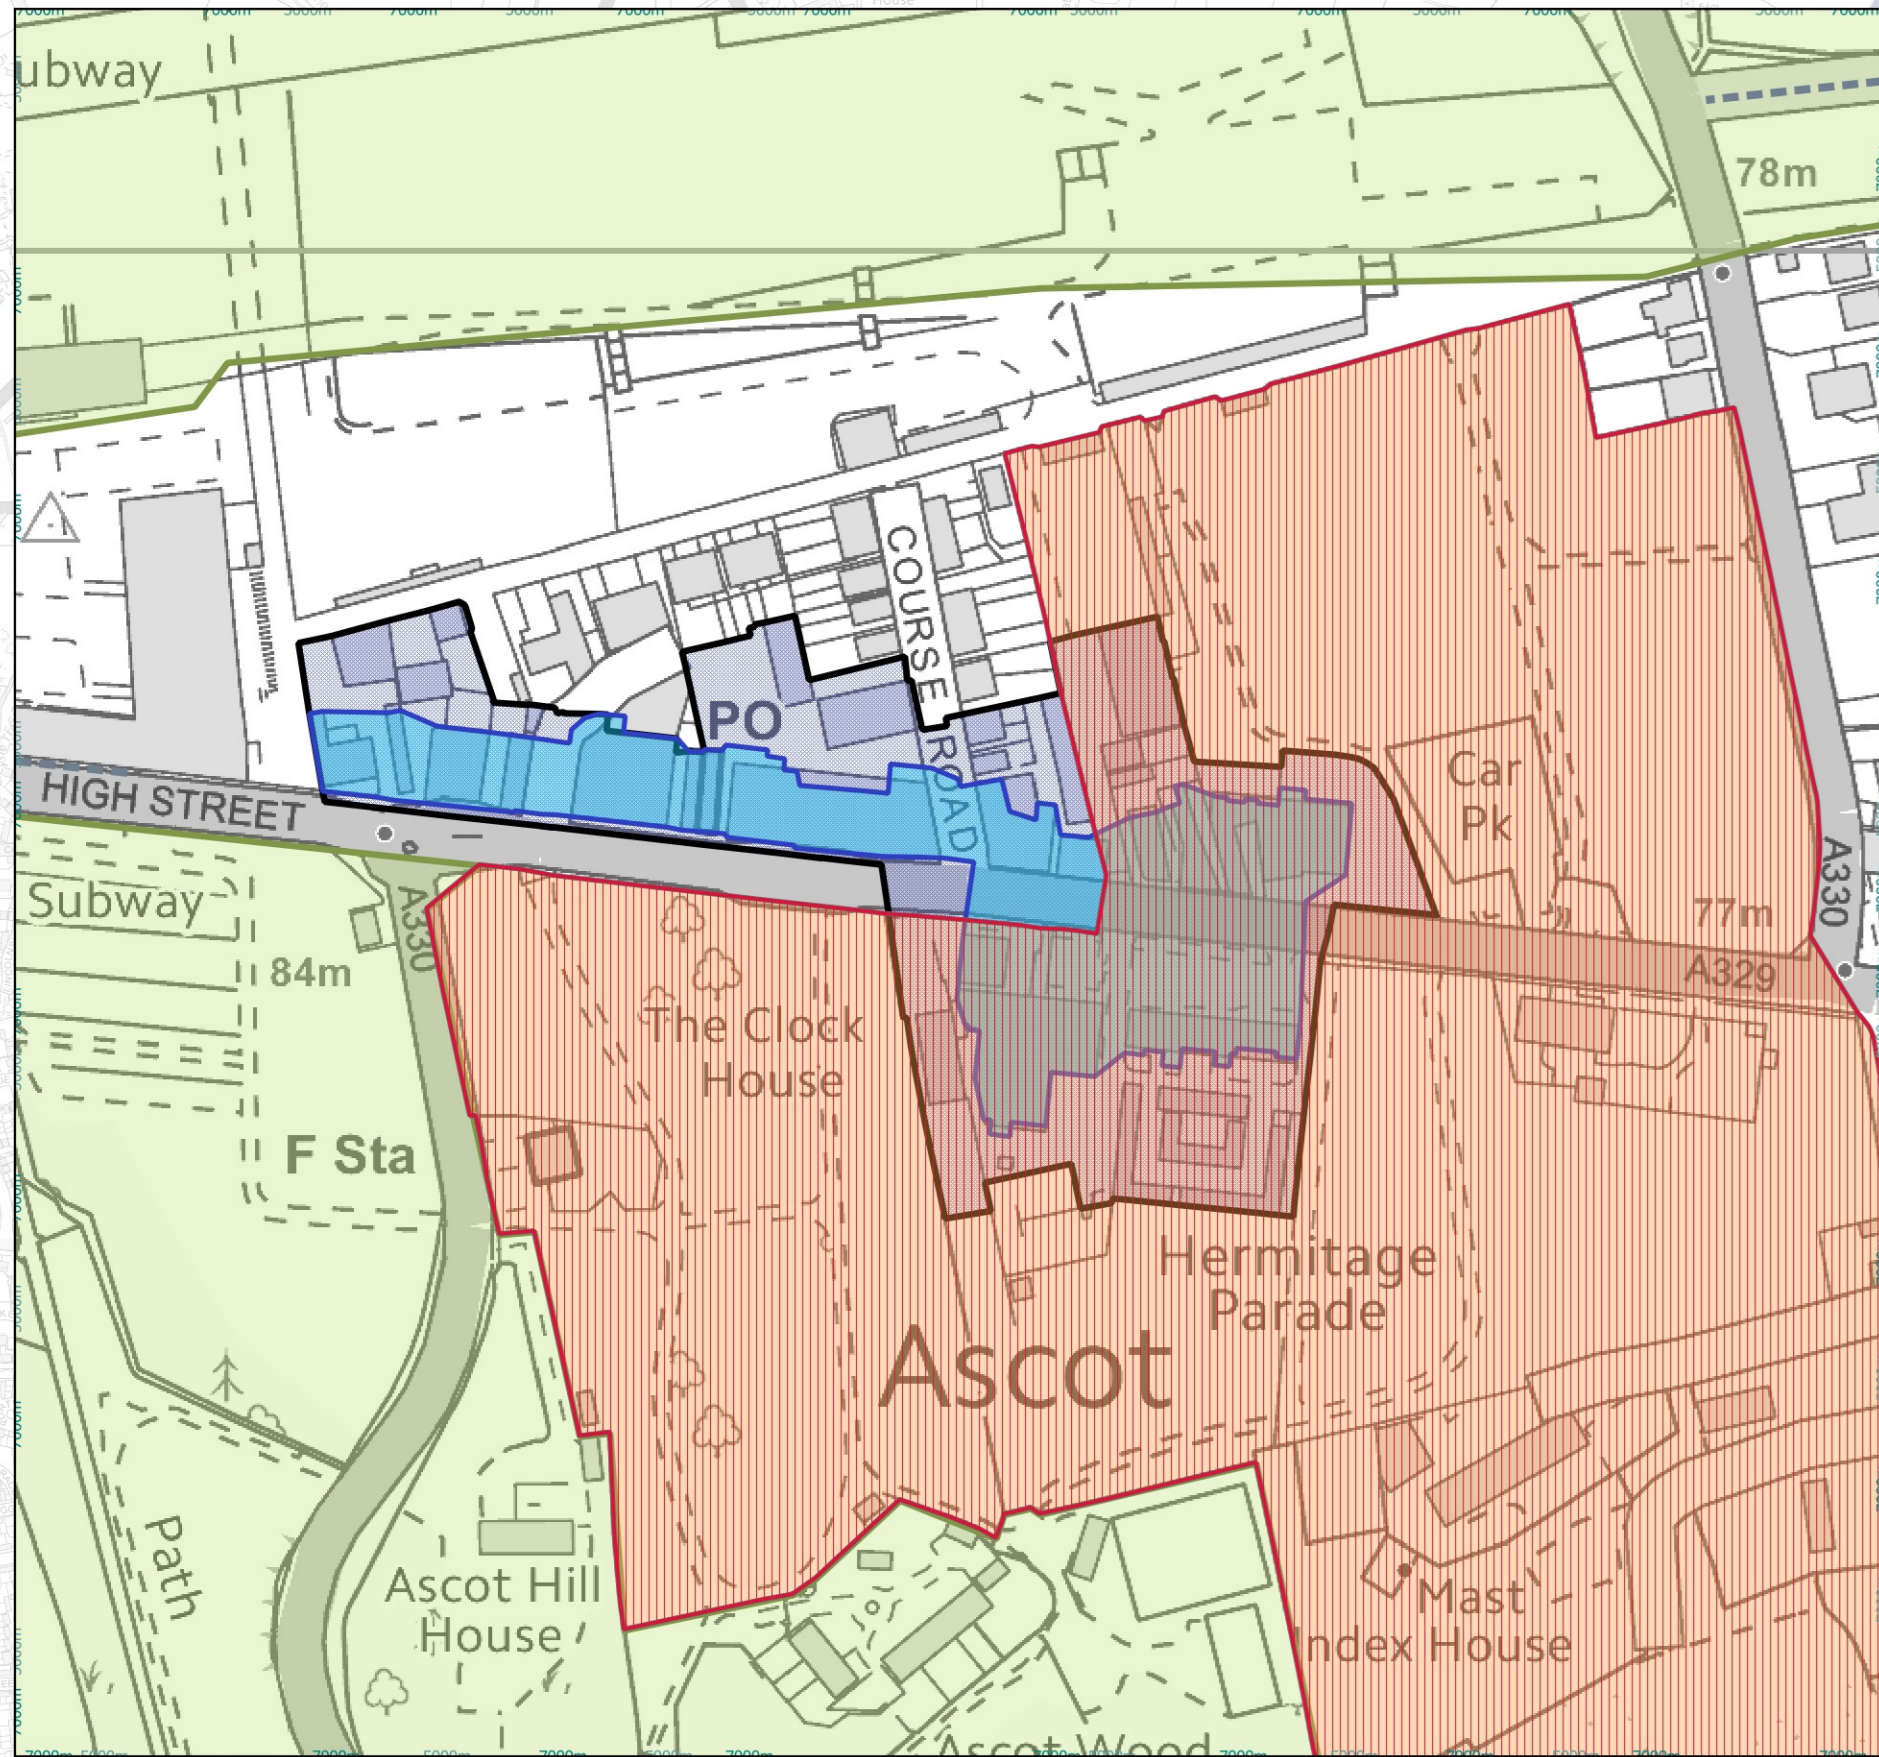

Borough Local Plan Policies Map

MAP 4

Ascot, Sunningdale and Sunninghill Area

Legend			
	Local Green Space (SP6)		River Thames Corridor (SP4)
	Conservation Areas (HE1)		National Cycle Network Route
	Thames Path National Trail		Protected site for employment uses (ED2)
	Town Centres (TR2 & TR3)		Established Employment Sites in the Green Belt (EED2)
	Green Way Preferred		Primary Shopping Area (TR2 & TR3)
	Green Way Alternative		Secondary Shopping Frontage (TR2 & TR3)
	New Footpath Links		Windsor Castle (HE2)
	RBWM Cycle Network		Registered Parks and Gardens
	New Sports and Leisure Development at Braywick Park (IF6)		Scheduled Ancient Monuments
	RANSAR		SANG (NR4)
	Special Areas of Conservation		Industrial Areas (ED2)
	SPA 400m Buffer Thames Basin Heath (NR4)		Business Areas (ED2)
	SPA 5000m Buffer Thames Basin Heath (NR4)		Local Wildlife Sites
	SPA 7000m Buffer Thames Basin Heath (NR4)		Special Protection Areas (NR4)
	Settlements (SP5)		Land at Ockwells Maidenhead (IF4)
	Green Belt		SSSI
	RBWM Boundary		

Scale: 1:10,000
© Crown copyright and database right 2017. Ordnance Survey 100018817